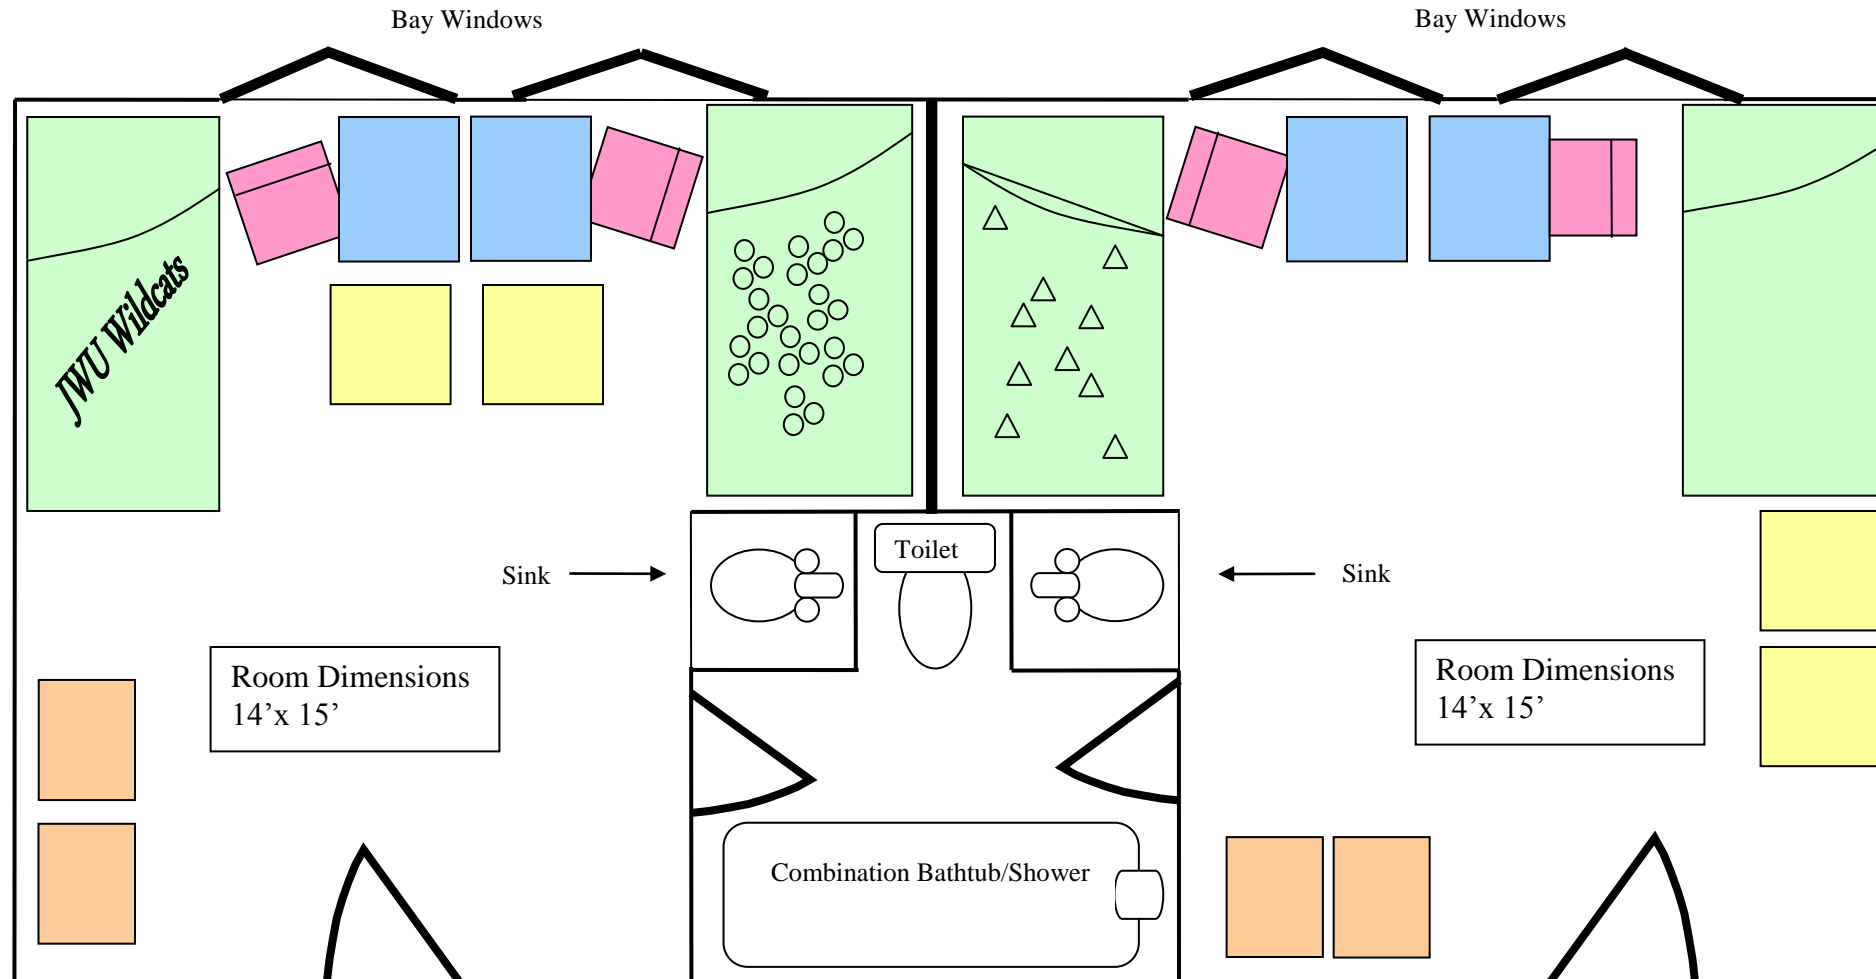

Johnson Hall Double Suite

Standard Suite Layout: Two students per room with a shared bathroom between rooms (4 students per bathroom).

- Twin Extra Long Bed
- Study Desk
- Three Drawer Dresser
- Desk Chair
- Closet

Johnson Hall Room Notes:

- 1.) All room furniture is moveable.
- 2.) Extra long twin sheets required to fit mattresses.
- 3.) Shower curtain is not provided.
- 4.) Bed height is adjustable up to 30 inches.
- 5.) Under the sink storage
- 6.) Room layout is not to scale