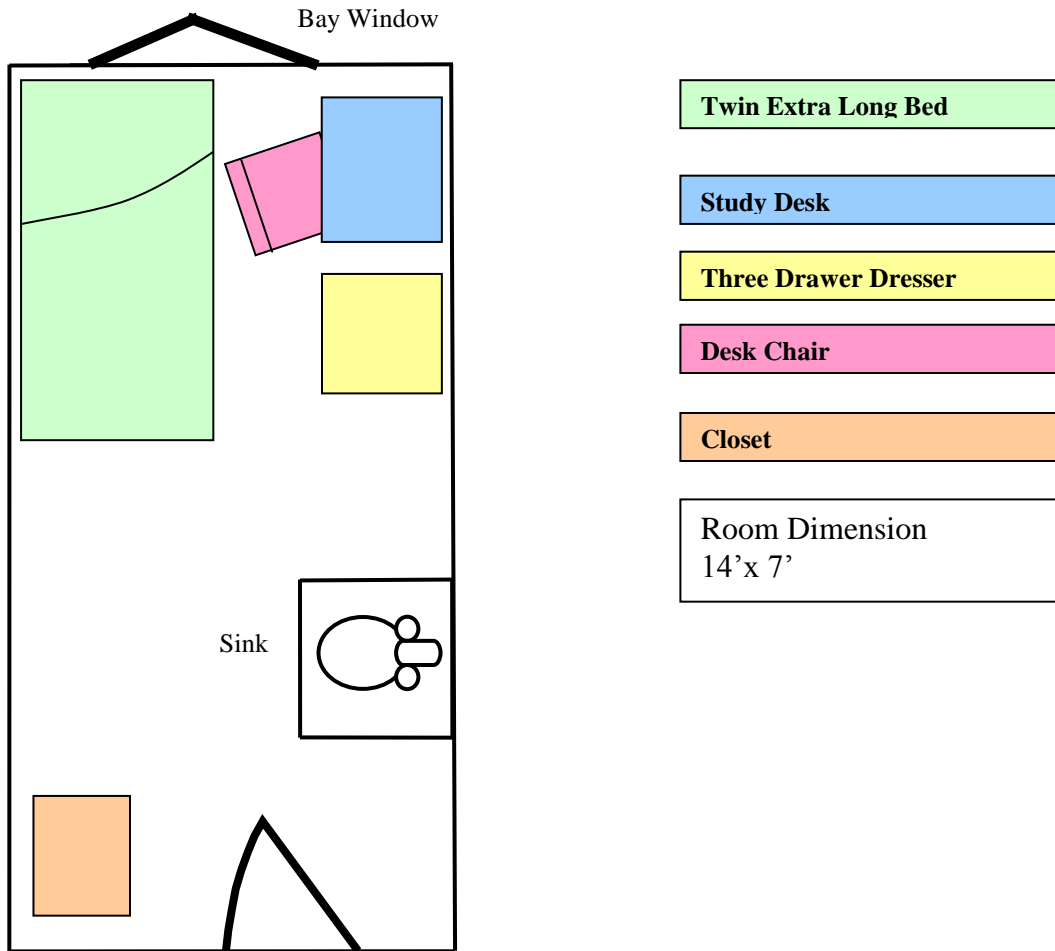

# Johnson Hall Single Room

Standard Single Layout: One student per room with a shared bathroom between other singles occupancy rooms.

## Johnson Hall Single Room Notes:

- 1.) All room furniture is moveable.
- 2.) Extra long twin sheets required to fit mattresses.
- 3.) Bed height is adjustable up to 30 inches.
- 4.) Under sink storage
- 5.) Shared bathroom with other singles
- 6.) Majority of views are South or North
- 7.) Room layout is not to scale