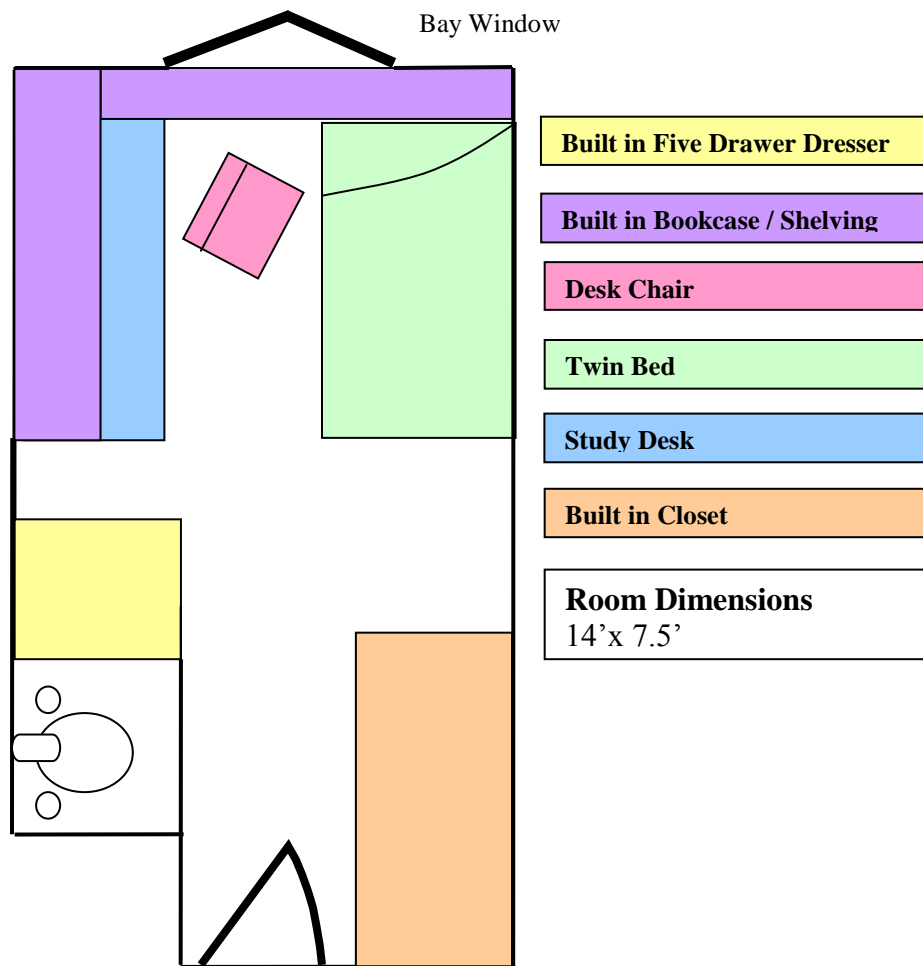

Wales Hall Single

Standard Suite Layout: Two students per room with a

Wales Hall Room Notes:

- 1.) All room furniture is built in, with the exception of the desk chair
- 2.) Twin sheets required to fit mattress.
- 3.) Bed height is not adjustable.
- 4.) Bathroom is shared with other singles
- 5.) Majority of Window views are North & South
- 6.) Recently updated vanity with under sink storage
- 7.) Room layout is not to scale